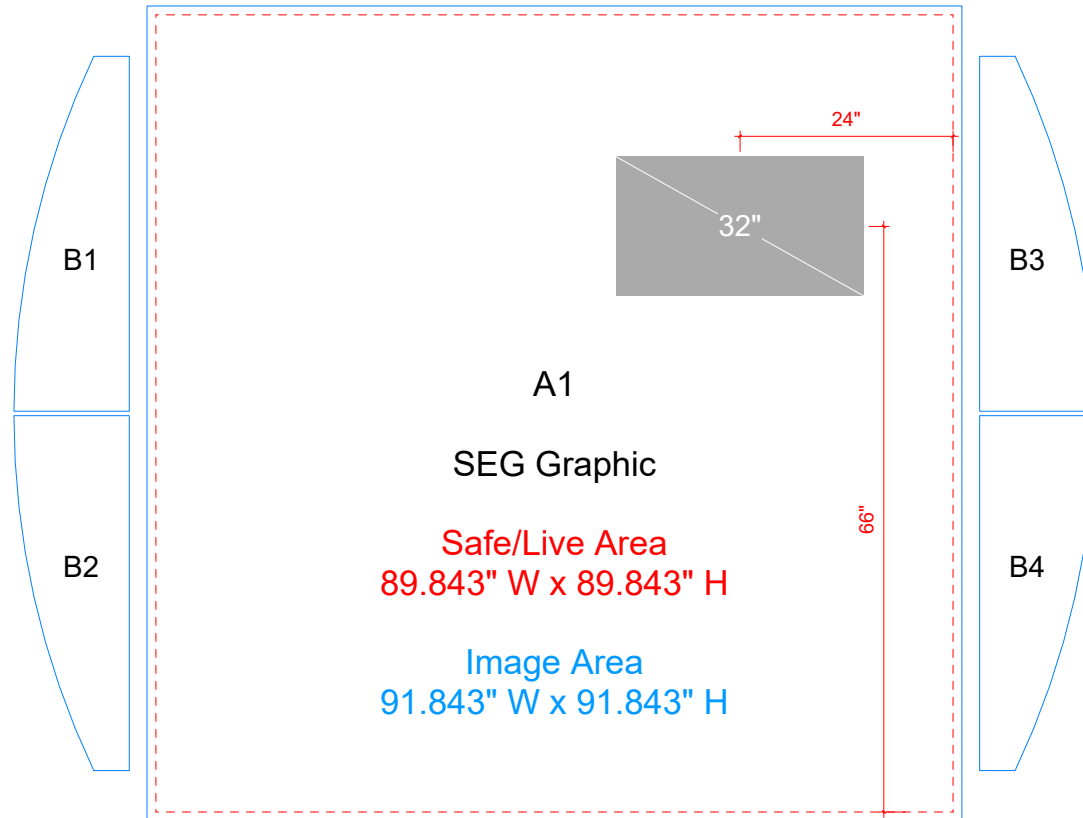

All Raster Art (jpg, tiff, pbg, etc.) must be at least **100 DPI** at print size.

B1-B4
1/4" PVC Wing Graphic
Finished Size/Image Area
13" W x 40" H

Add 2" Bleed to PVC Graphics