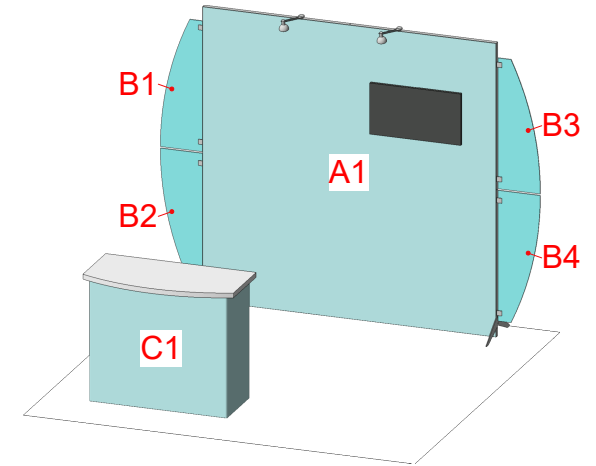

All Raster Art (jpg, tiff, pbg, etc.) must be at least **100 DPI** at print size.

B1-B4
1/4" PVC Wing Graphic
Finished Size/Image Area
13" W x 40" H

Add 2" Bleed to PVC Graphics